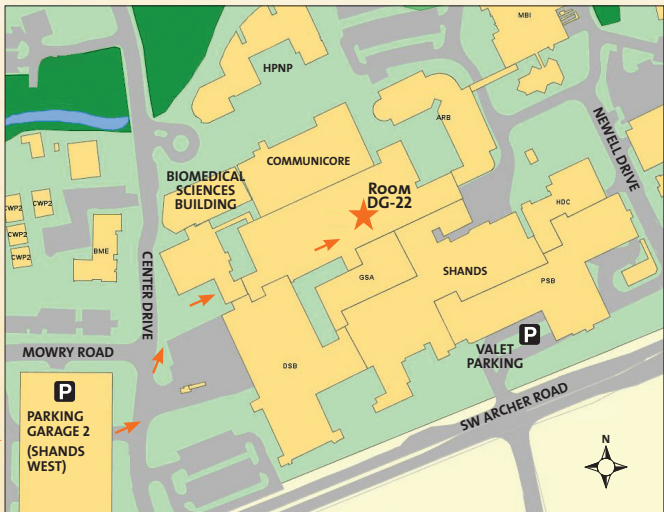

Campus Map

GARAGE
ENTRANCE

P
PARKING
GARAGE 2
(SHANDS
WEST)

Parking available at:

THE WEST GARAGE AT THE CORNER OF
CENTER DRIVE AND MOWRY ROAD

SHANDS AT UF VALET